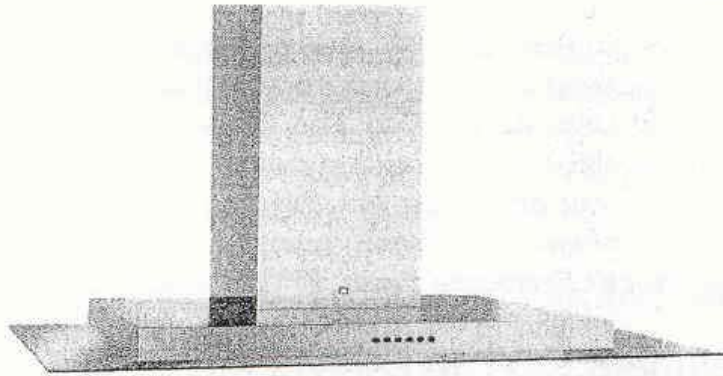

SEN Forward November 2004

Hip New Hood Available From Sirius

Available in popular domestic U.S. dimensions, the new **Sirius SU39 Model** is a harmony of style and function. Standard luxury features include 2 halogen lights, dishwasher safe filters, delay off timers, and heat overload sensors.